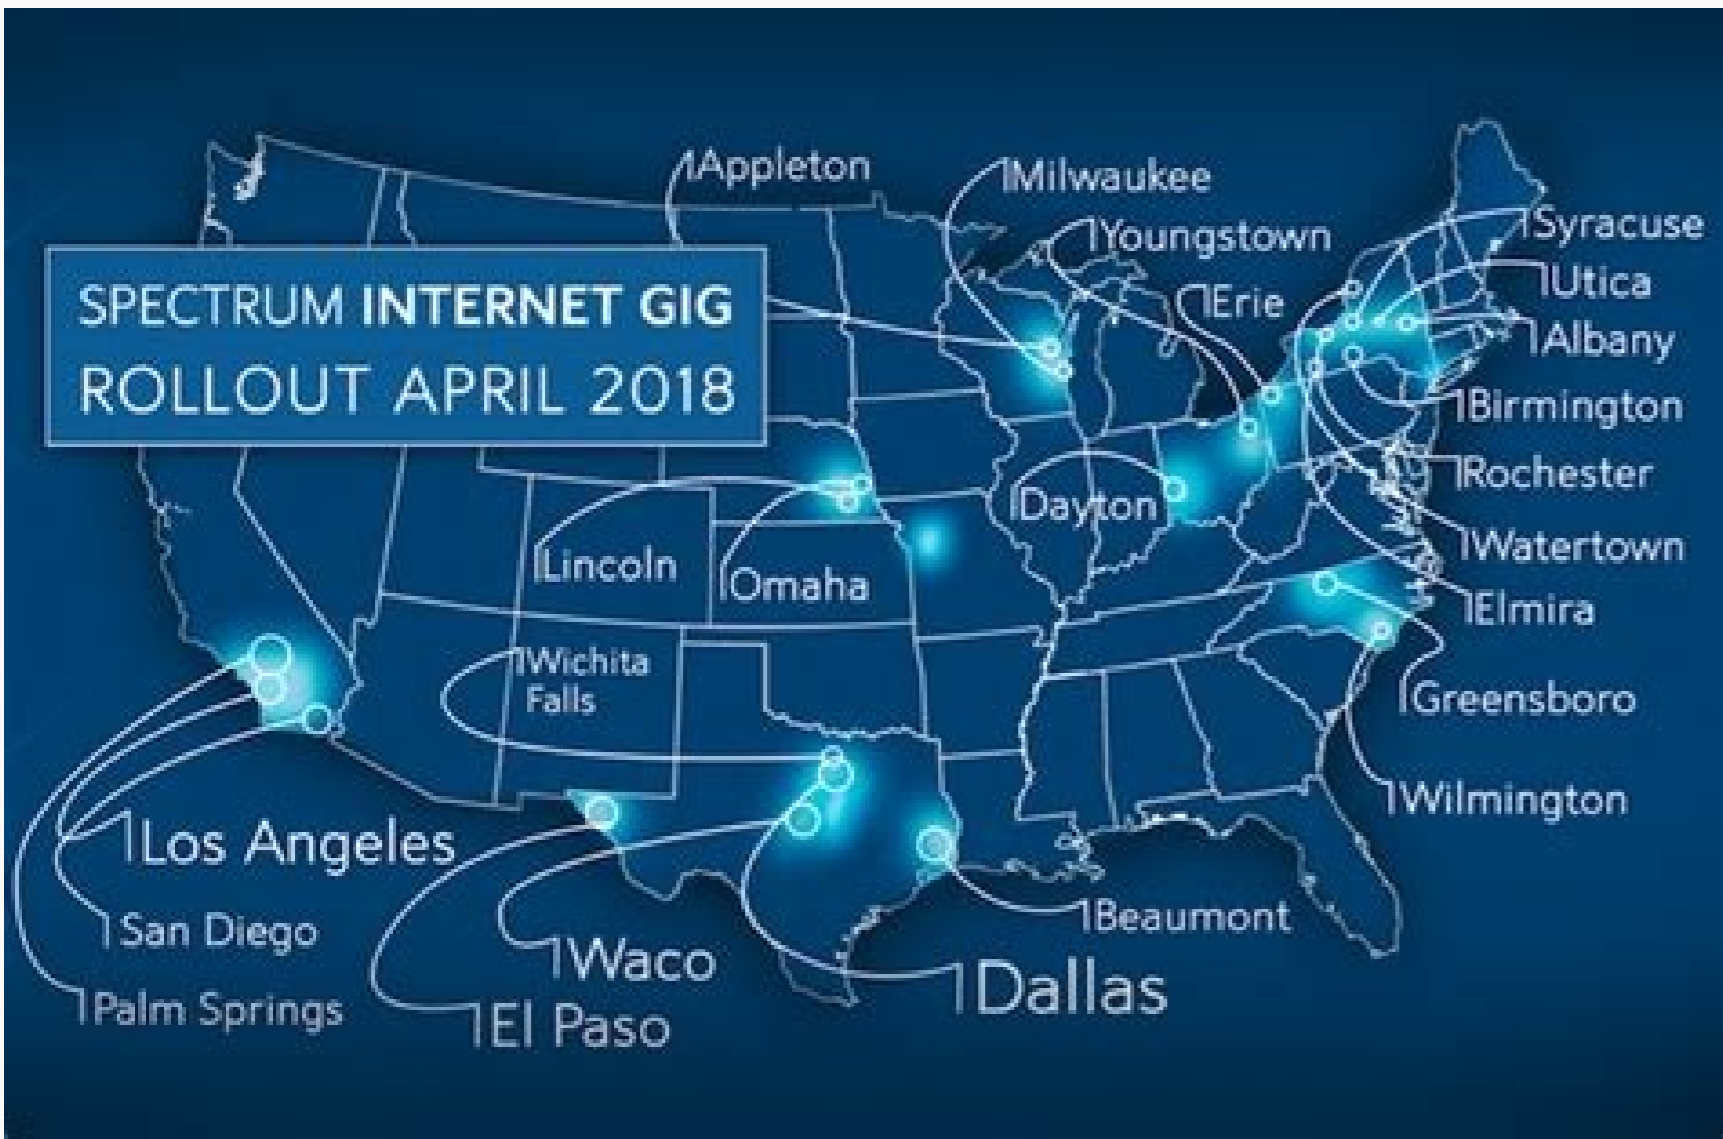

We the undersigned are fully supportive of the vision, aims and commitments outlined above.

Signature	Contact (Mobile / Email / Address)	Y	N	U
Grey: 'Call Again, let me think about it'				✓
Red: 'I'll sign, can't attend meetings though'		✓		
Amber: 'Great idea, I'll attend meetings'		✓		
Green: 'I'm retired/unemployed I'll work for the community a day a week'		✓		

Collectors Name: _____

Charter cable ref code s0800. Charter spectrum ref code s0800. S0900 charter ref code.